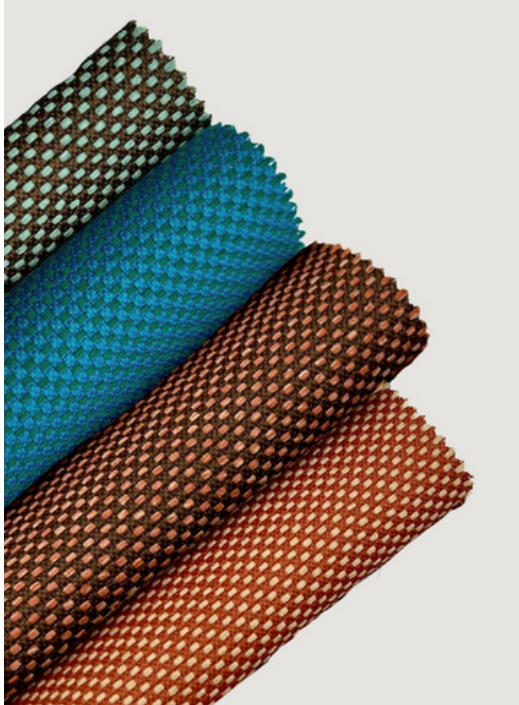

# MAESTRALE

Fire Retardant Outdoor Indoor Fabric

Item# 11104

**Content:** 100% Polyester Recycled

**Martindale:** 100,000

**Width:** 57.09 in (145 cm)

**Weight:** 18.05 oz/ly (560 gr/lm)

**Application:** Upholstery, Drapery

**Features:** Water-Repellent Finish

Passes CAL 117

**CFA:** available

**Minimum order:** 2 yards

**Color Fastness (to light):** 7

01 White

02 Cappuccino

03 Chestnut

04 Gemstone

05 Jacobean

06 Tan

07 Azurite

08 Briarsmoke

09 Walnut

10 Carnelian

11 Copper

12 Rose

13 Sky

14 Skobeloff

15 Jungle

16 Seaweed

17 Lawn

18 Tropical

19 Cloud