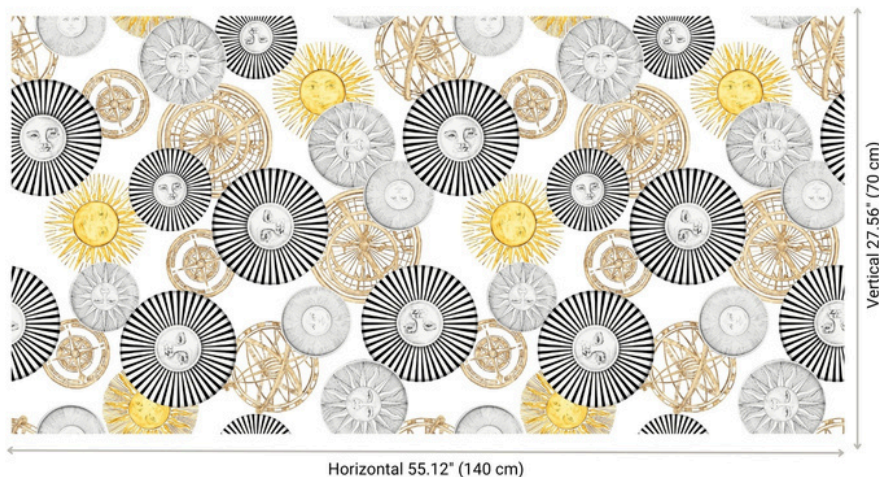

SOLI

01 White

Cotton Print

Item# 10108

Content: 100% Cotton

Martindale: 6,000

Width: 55.12 in (140 cm)

Weight: 8.41 oz/ly (261 gr/lm)

Horizontal repeat: 55.12 in (140 cm)

Vertical repeat: 27.56 in (70 cm)

Repeat type: Straight

Application: Drapery

CFA: Not available

Minimum order: 2 yards

Sold by: Yards

Wash at max 30C, mild process