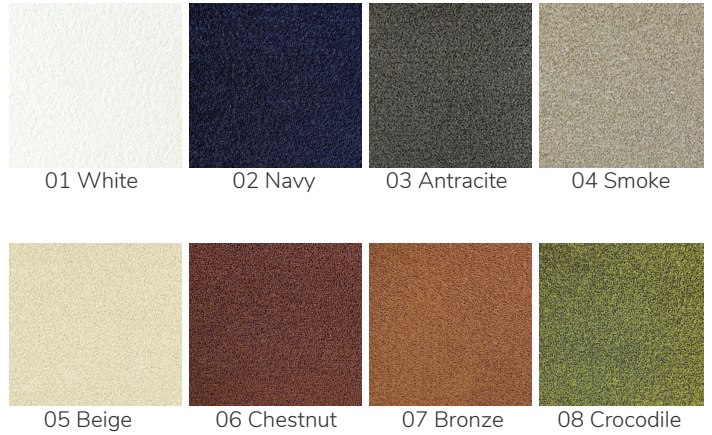

## Outdoor Bouclé

Item# 11101

**Content:** 100% Polypropylene

**Martindale:** 40,000

**Width:** 55.12 in (140 cm)

**Weight:** 34.97 oz/ly (1085 gr/lm)

**Application:** Upholstery, Drapery

**Features:** Passes CAL 117